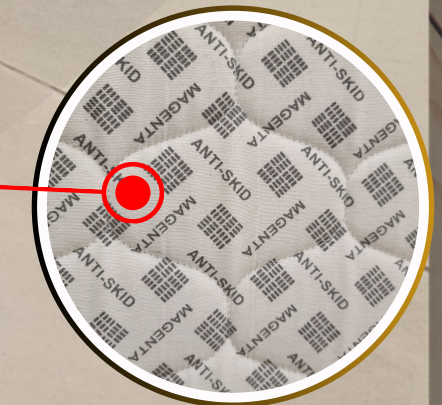

Anti Skid Base