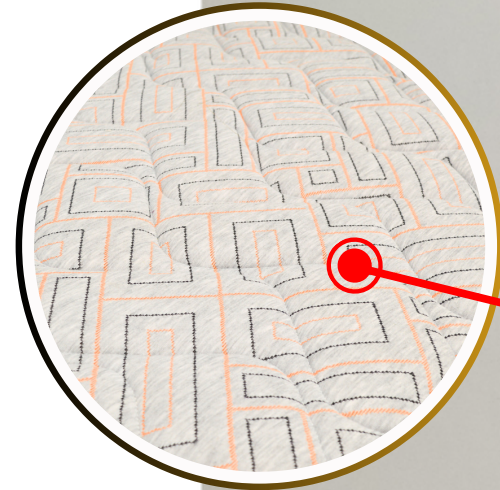

Spine Memory 8"

Bonded+HR+Memory Foam Quilted Mattress with Melange Fabric

- Bonded+HR+Memory foam
- Quilted Certified Melange Fabric
- ISI Approved HR foam for Luxury Comfort
- Anti Skid Grip at the Bottom
- A perfect mattress for front and side sleepers

Melange Fabric