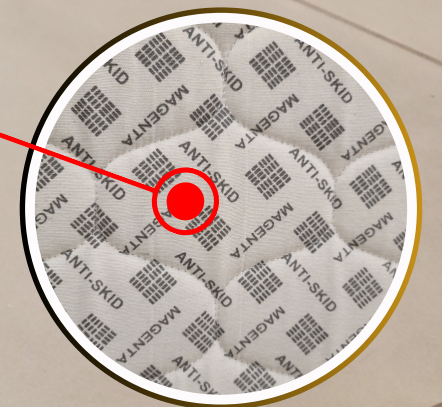

# Siesta 5"

**Bonded+HR+Foam Quilted  
Regal Fabric Mattress**

**Regal  
Fabric**

**Anti Skid  
Base**

- Quilted Premium knitted Jacquard Fabric
- A perfect Mattress for All age group to give luxurious comfort with natural alignment of Neck-Shoulder-Spine
- ISI Approved Foam with Euro-top Design Mattress