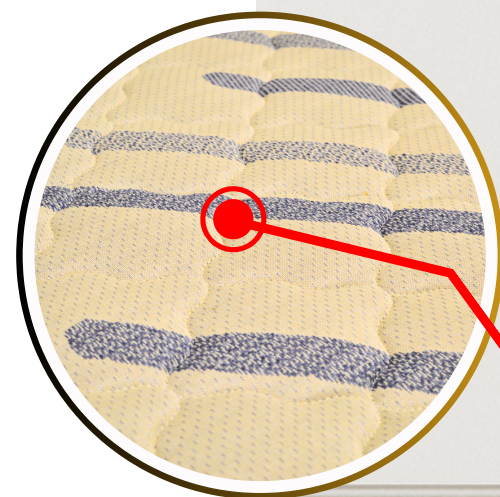

- Superior plush top Feel to Give you ultimate luxuries.
- Combination of Soft feel - Certified Memory HRX foam Mattress
- ISI Approved Foam Mattress to enhance luxuries comfort

Jacquard Fabric