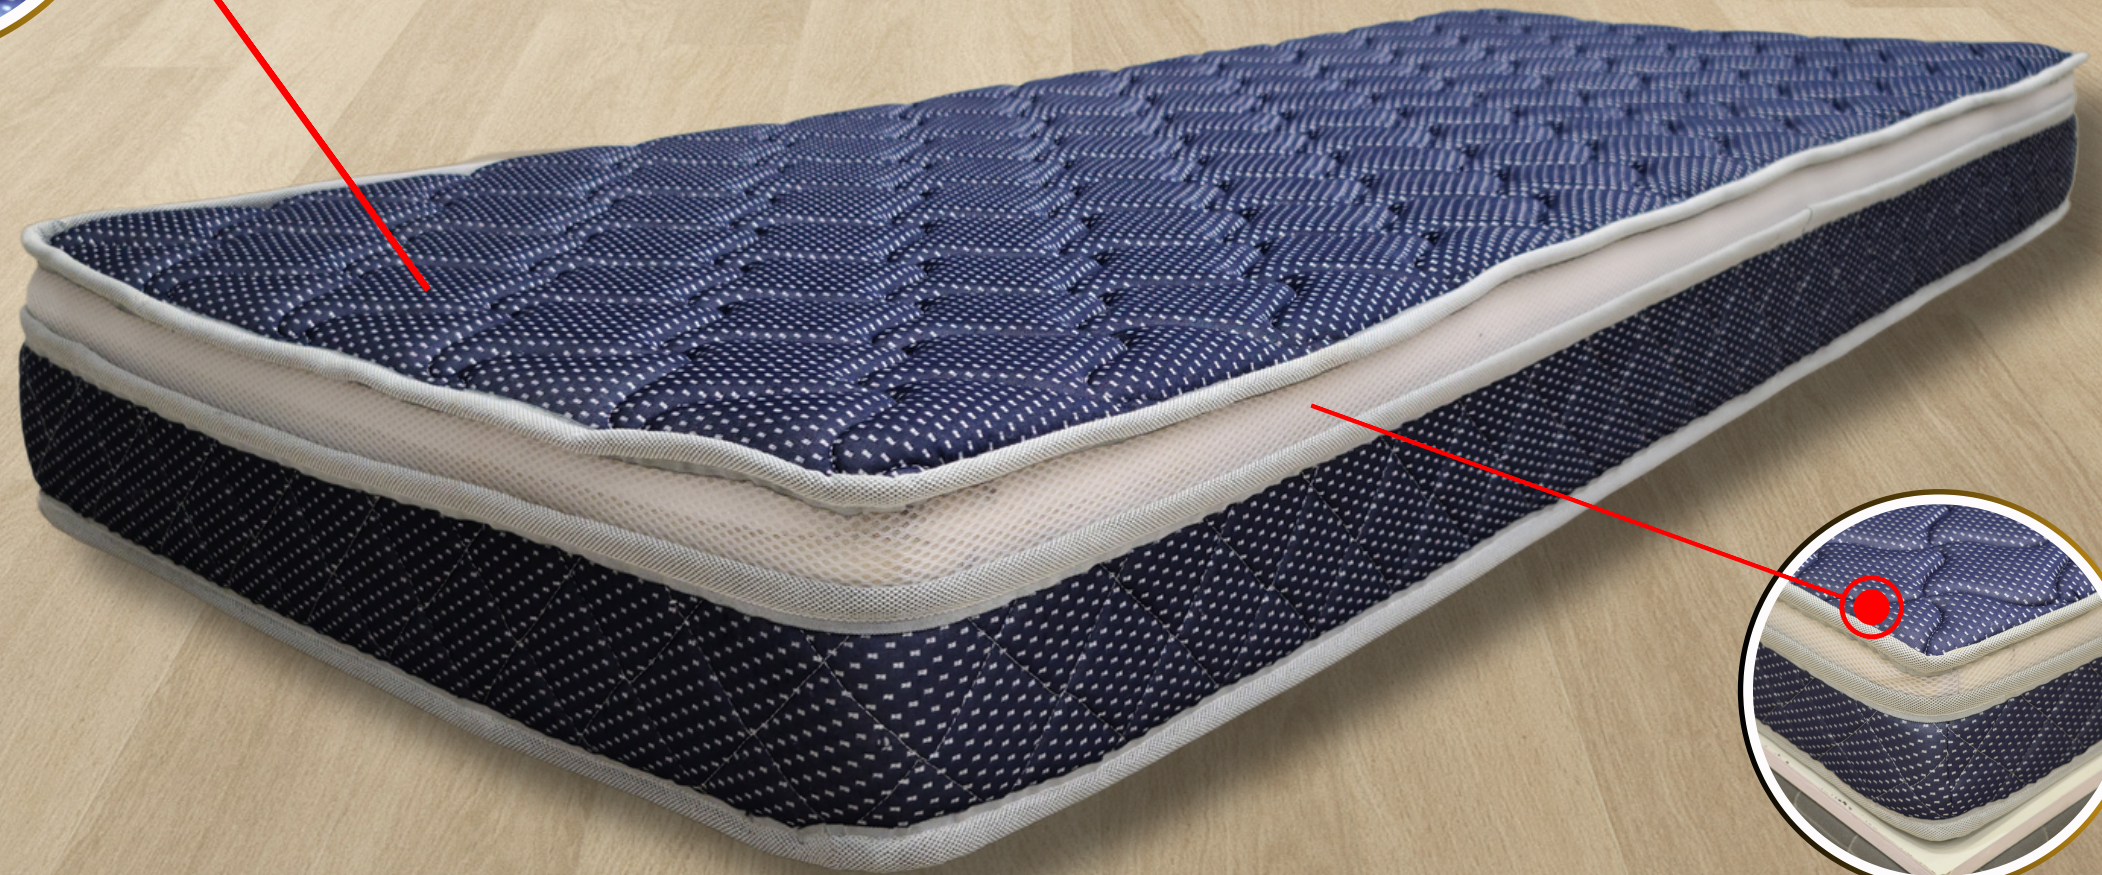

Premium knitted Jacquard Fabric

10⁺

Years Warranty

4.0/10

Mattress Softness

Plush Top Feel

Ultimate Comfort & support to Neck-Shoulder-Back