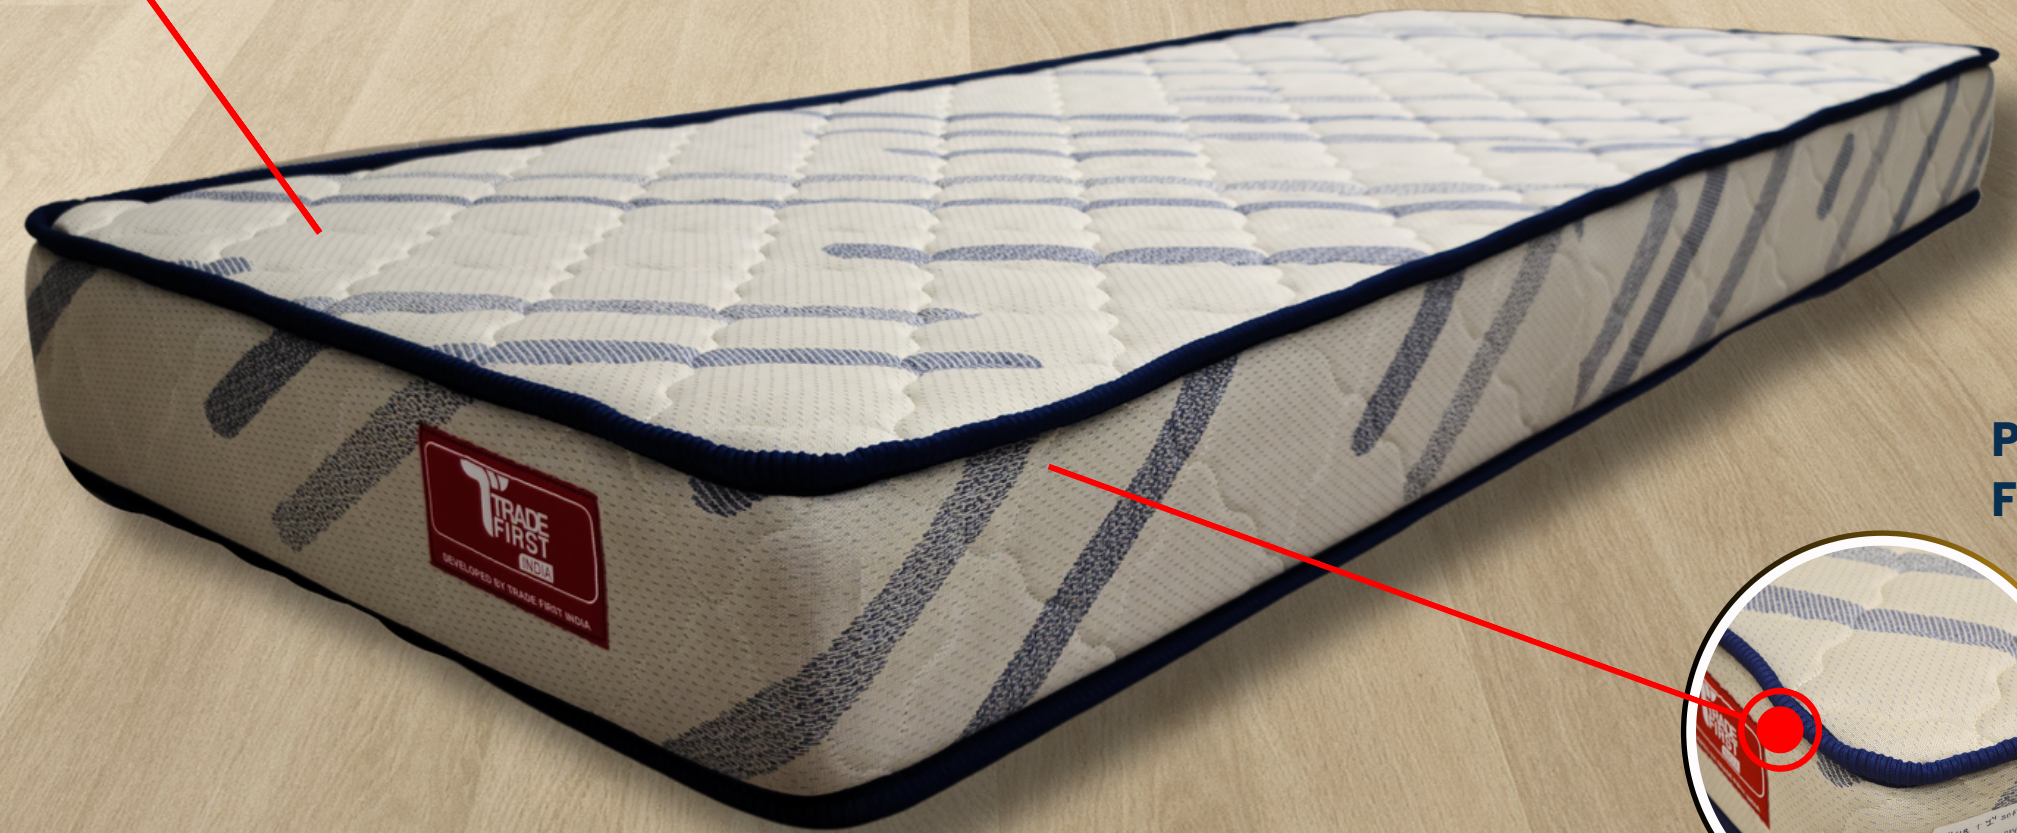

# Oxyfresh 6"

**Bonded + HR + Memory + Quilted  
Certified Milange Fabric**

**Anti Skid Base**

- Superior plush top Feel to Give you ultimate luxuries.
- Techno-Combination of Soft feel - Certified Memory with HRX foam Mattress
- ISI Approved Foam Mattress to enhance luxuries comfort

# Posture Sense 6"

**HR + Pure Foam +Memory + Quilted  
Premium Jacquard Fabric**

**Premium knitted  
Jacquard Fabric**

**10<sup>+</sup>**

**Years Warranty**

**4.0/10**

**Mattress Softness**

**Plush Top Feel**

**Ultimate Comfort & support  
to Neck-Shoulder-Back**

**Plush Top  
Feel**

- Superior plush top Feel to Give you ultimate luxuries.
- Techno-Combination of Soft feel - Memory foam with HRX foam Mattress
- ISI Approved Foam Mattress to enhance luxurious comfort