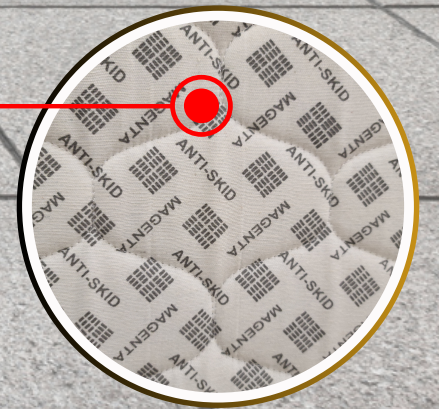

# Oxyfresh 6"

**Bonded + HR + Memory + Quilted  
Certified Milange Fabric**

**Anti Skid Base**

- Superior plush top Feel to Give you ultimate luxuries.
- Techno-Combination of Soft feel - Certified Memory with HRX foam Mattress
- ISI Approved Foam Mattress to enhance luxuries comfort