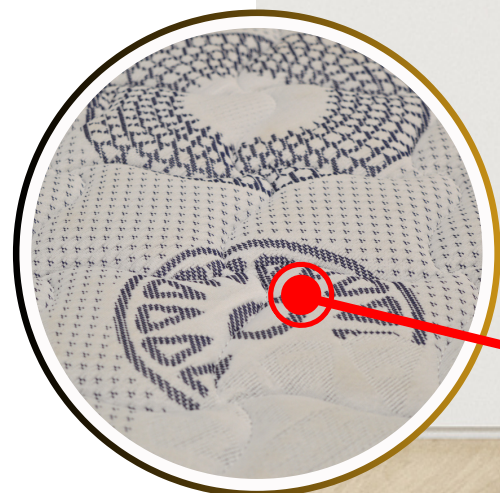

Ultimate Comfort & support to Neck-Shoulder-Back

Plush Top Feel

- Superior top Feel to Give you ultimate luxuries.
- A perfect Combination of Soft feel & HRX foam Mattress
- ISI Approved Superior Comfort Foam