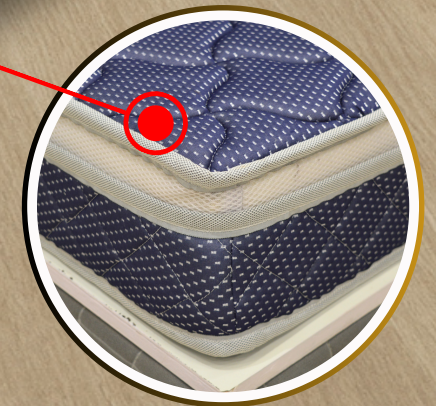

Premium knitted Jacquard Fabric

10⁺

Years Warranty

4.0/10

Mattress Softness

Plush Top Feel

Ultimate Comfort & support to Neck-Shoulder-Back