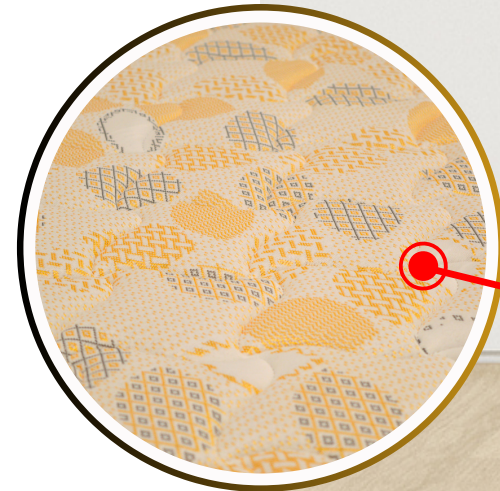

- Quilted Premium knitted Jacquard Fabric
- A perfect Mattress for All age group to give luxurious comfort with natural alignment of Neck-Shoulder-Spine
- ISI Approved Foam with Euro-top Design Mattress

Knitted Jacquard Fabric