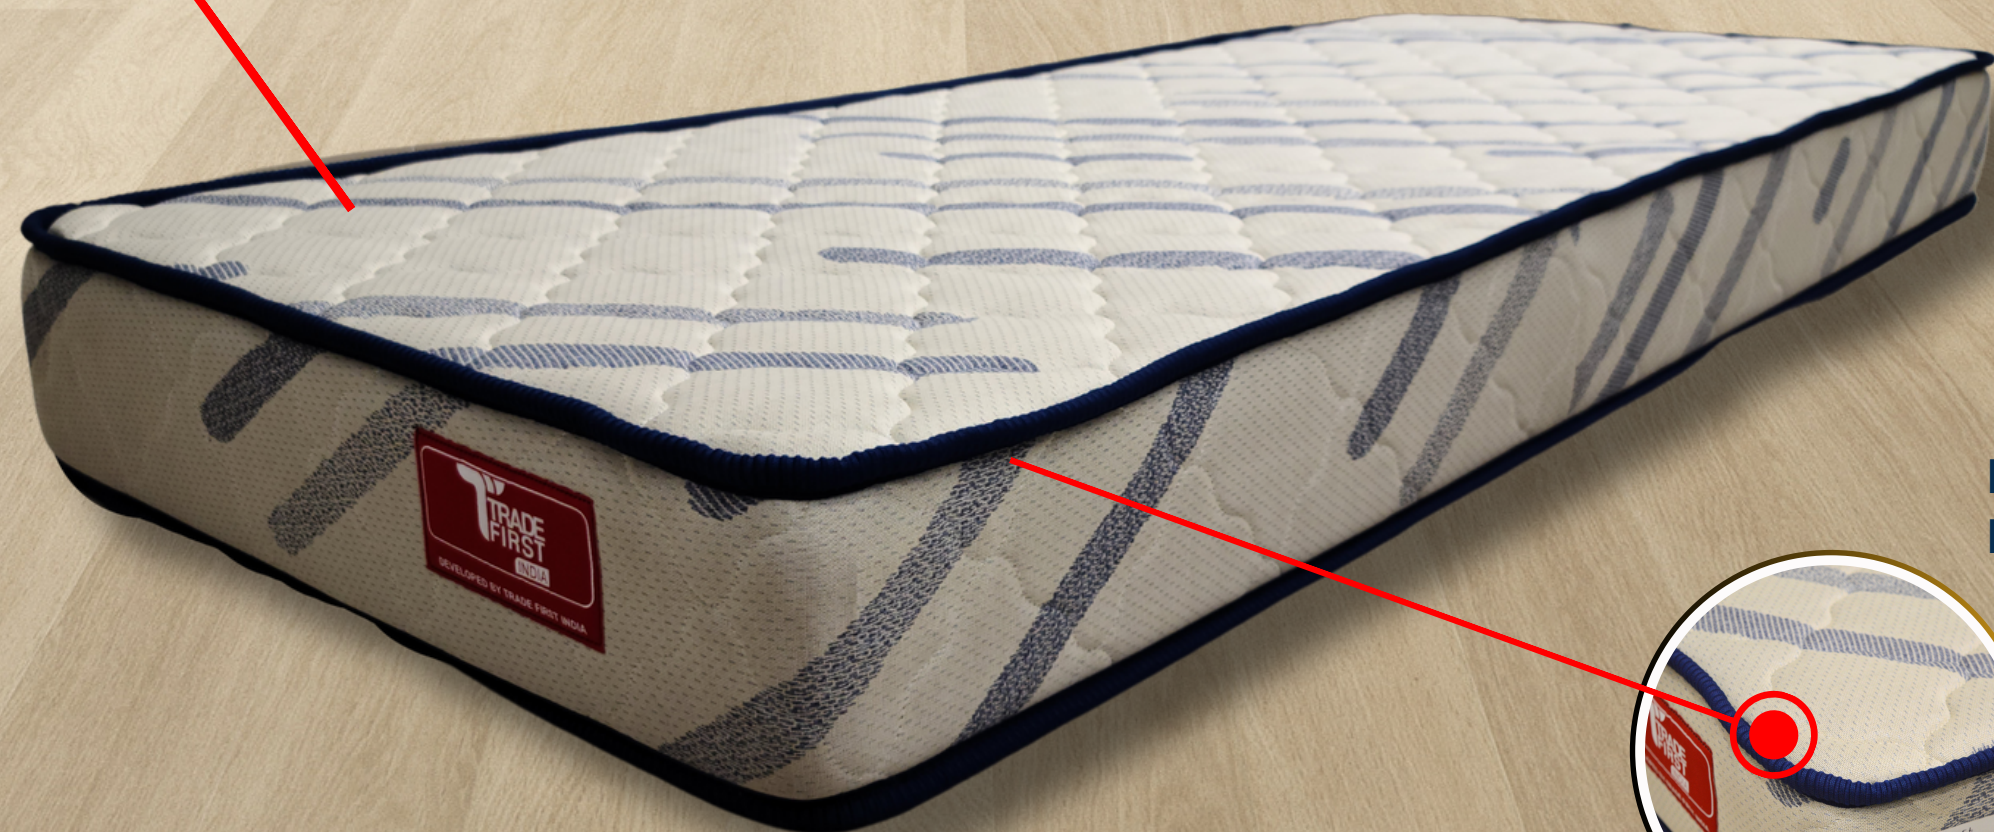

# Ortho Spine 6"

Bonded + Pure Foam + Quilted Premium Jacquard Fabric Mattress

- Premium Bonded Foam
- Proprietary Anti-Skid Base
- Quilted Premium Jacquard Fabric
- A combination of softness and firmness for a perfect sleep.

- Superior plush top Feel to Give you ultimate luxuries.
- Combination of Soft feel - Certified Memory HRX foam Mattress
- ISI Approved Foam Mattress to enhance luxuries comfort

Jacquard Fabric

# Pure Foam 6"

HR + Pure Foam +Memory + Quilted Premium Jacquard Fabric

Premium knitted Jacquard Fabric

10<sup>+</sup>

Years Warranty

4.0/10

Mattress Softness

Plush Top Feel

Ultimate Comfort & support to Neck-Shoulder-Back

Plush Top Feel

- Superior top Feel to Give you ultimate luxuries.
- A perfect Combination of Soft feel & HRX foam Mattress
- ISI Approved Superior Comfort Foam