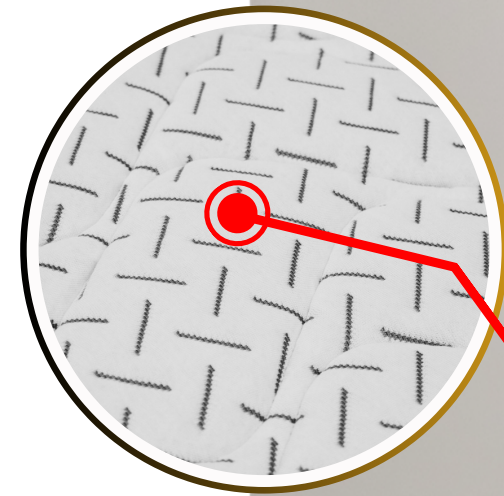

# Siesta 5"

**Bonded+HR+Foam Quilted  
Regal Fabric Mattress**

**Regal  
Fabric**

**Anti Skid  
Base**

- Quilted Premium knitted Jacquard Fabric
- A perfect Mattress for All age group to give luxurious comfort with natural alignment of Neck-Shoulder-Spine
- ISI Approved Foam with Euro-top Design Mattress