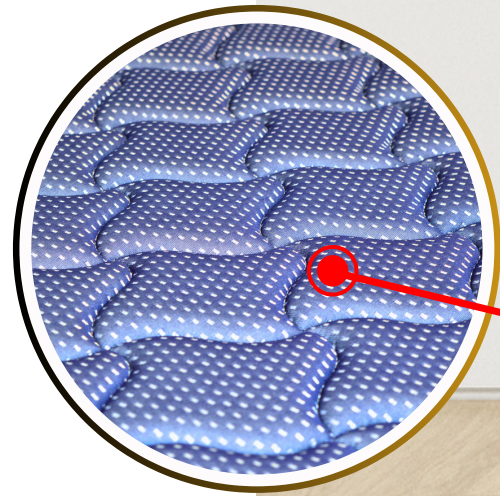

**Ultimate Comfort & support  
to Neck-Shoulder-Back**

**Plush Top  
Feel**

- Superior plush top Feel to Give you ultimate luxuries.
- Techno-Combination of Soft feel - Memory foam with HRX foam Mattress
- ISI Approved Foam Mattress to enhance luxurious comfort