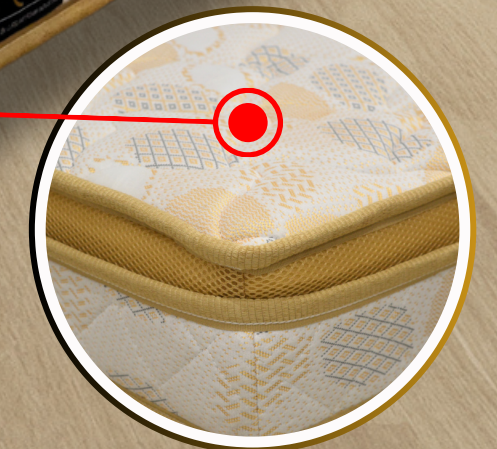

OxyPro 5"

Bonded + HR + Memory + Quilted Premium Jacquard Fabric with Euro-Top Design