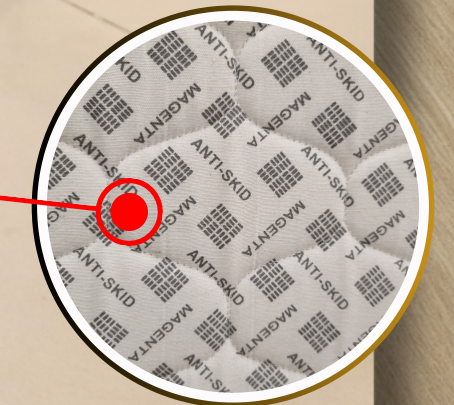

Jacquard Fabric

Neck, Shoulder & Spine Care

10<sup>†</sup>

Years Warranty

6.5/10

Mattress Softness

Anti Skid Base

Anti Skid Base