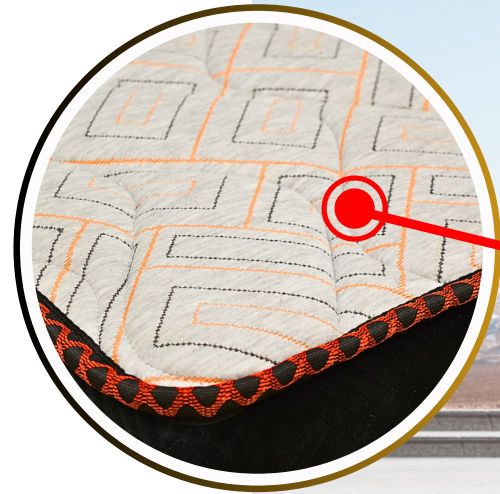

- Quilted Certified Premium Melange Fabric
- Anti Skid grip at the Bottom
- A perfect Mattress for All age group to give luxurious comfort
- Natural alignment of Neck-Shoulder-Spine
- ISI Approved Foam Mattress

Certified Melange Fabric