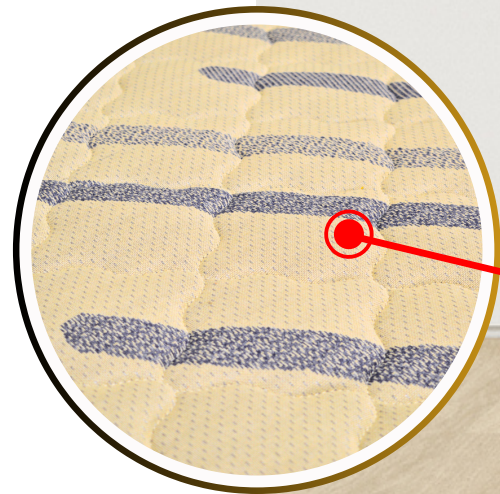

# Oxyfresh 6"

**Bonded + HR + Memory + Quilted  
Certified Milange Fabric**

**Anti Skid Base**

- Superior plush top Feel to Give you ultimate luxuries.
- Techno-Combination of Soft feel - Certified Memory with HRX foam Mattress
- ISI Approved Foam Mattress to enhance luxuries comfort